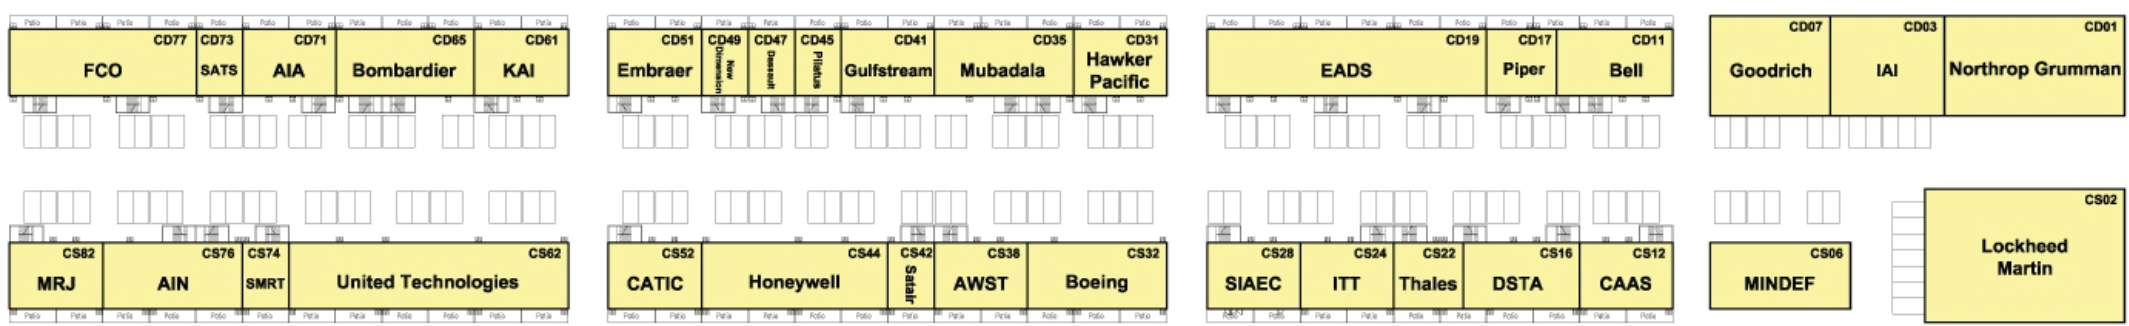

F&B

F&B

F&B

MEDIA HUB

↓ SEA ↓

**CHALET & STATIC DISPLAY PLAN**

For illustration purpose only.

The information on this floor plan is correct at time of printing and may be subject to changes (not to scale)